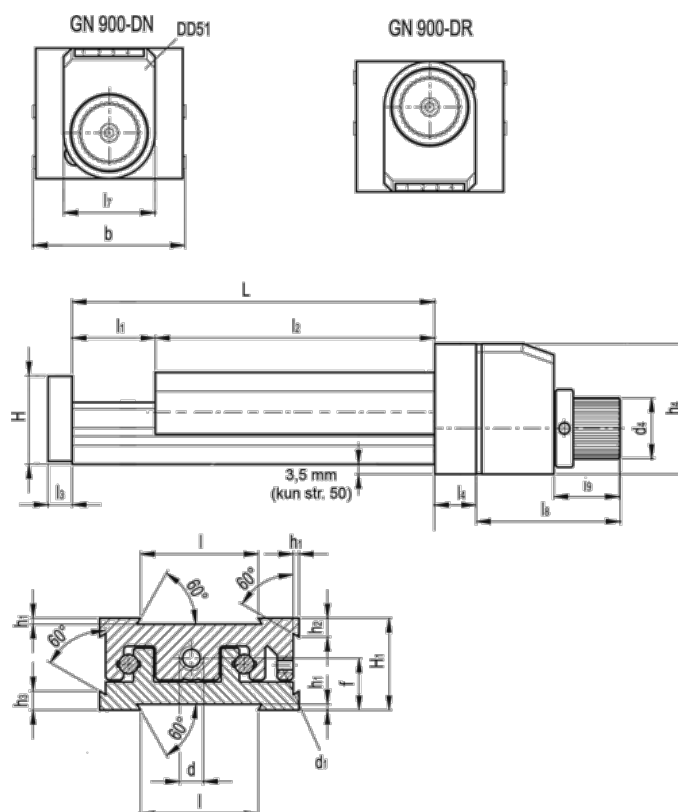

Data Sheet

Article number: 20776022

Description: Adjustable slide unit
GN 900-80-195-75-DR-1

Measures

b = 80	h2 = 10.0	l7 = 33
d = M8x1	h3 = 10.0	l8 = 55
d1 = M5	h4 = 51	l9 = 27
d4 = 22	l = 50	
f = 20.5	L - l1 = 195-75	
H = 35.5	l2 = 120	
h1 = 2.0	l3 = 8	
H1 = 36	l4 = 16	